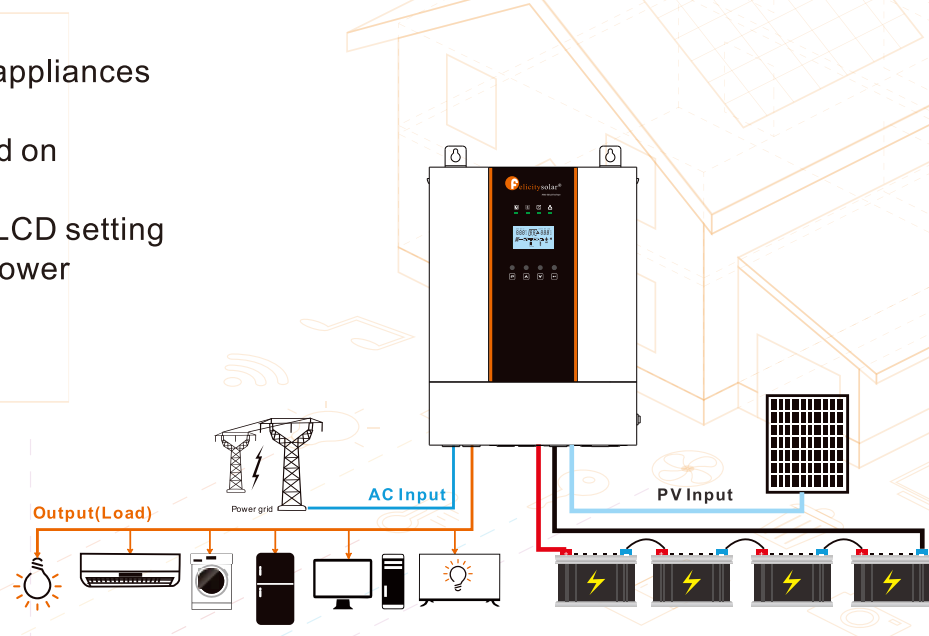

SOLAR INVERTER

IVEM Series

Upgrade system, Stronger protection

CHARGING
PROTECTION

SUPPORT A
VARIETY OF BATTERIES

PARALLEL
MACHINE

WORKING
WITHOUT BATTERY

LOW NOISE

PRODUCT PARAMETERS

Model	IVEM3024	IVEM5048
Rated Output Power(VA)	3000VA	5000VA
Rated Output Power(W)	3000W	5000W
Nominal DC Input Voltage	24V	48V
Nominal Input Voltage	230Vac	
Max AC Input Voltage	280Vac	
Nominal Input Frequency	50Hz / 60Hz (Auto detection)	
Efficiency (Line Mode)	>95% (Rated R load, battery full charged)	
Pass Through Without Battery	Yes	
Utility Charge Mode Specifications		
Input Voltage Range	90-280Vac	
Over Charge Protection	Yes	
Solar Charging & Utility Charging		
Max. PV Open Circuit Voltage	500V	
PV Voltage Working Range	120V – 500V	
Max. Input Power	4000W	6000W
Max. Solar Charging Current	100A	
Max. Charging Current(PV+Grid)	100A	
Max. Input Current	15A	20A
Min. Startup Voltage	125V	
Inverter Mode Specifications		
Output Voltage Waveform	Pure sine wave	
Nominal Output Voltage	230Vac±5%	
Nominal Output Frequency (Hz)	50±0.3Hz/60Hz±0.3Hz (Adjustable)	
Parallel Unit	—	12
Peak Efficiency	93%	
Over-Load Protection (SMPS load)	5s@≥150% load; 10s@105%~150% load	
Surge Rating	2* rated power for 100ms	
Capable of Starting Electric	Yes	
Output Short Circuit Protection	Yes	
General Specifications		
Operating Temperature	0°C ~55°C	
Range Storage Temperature	-15°C ~60°C	
Net Weight(KG)	9.1KG	11.2KG
Gross Weight(KG)	10.8KG	13.2KG
Product Size (D*W*H)	395x295x129mm	415x320x129mm
Package Dimension (D*W*H)	492x392x222mm	514x419x222mm